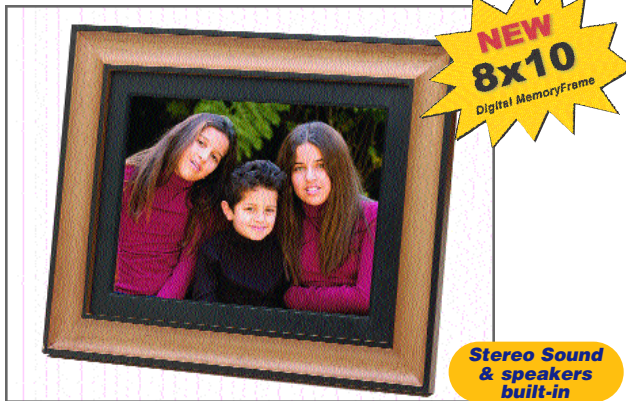

8x10 USB Digital Photo Frame MF-810S stereo sound version

Transfer & Display Photos Directly From Your Digital Camera
Displays 32-80 Photos in a Continuous Slideshow

- **Bright 10.4" TFT LCD Screen**
- **Plays Stereo Sound During SlideShow**
- **Record or transfer WAV, voice or music files to play with each picture. Great for narrative shows and story book applications**
- **Simple DirectConnect™ Plug & Play with USB**
- **Quick Transfer Into Onboard Memory**
- **Fits Virtually Any 8 x 10" Picture Frame to Match Your Décor**
- **No subscriptions, no costly memory cards, no PC required, just transfer & view!**

Bringing your digital lifestyle into view™

Finally there is a new way to display digital photos instantly. Just DirectConnect™ and view! Pacific Digital's new 8x10 MemoryFrame is a stand-alone, electronic "picture-frame" that requires no camera memory card, PC, printer, paper, ink or monthly subscription fee. Users can easily and quickly transfer photos, on the spot, directly from a digital camera or card-reader into MemoryFrame. Then they can immediately play them back - in a continuous slideshow of vibrant, high-resolution images - on MemoryFrame's 10.4" active-matrix screen. The MF-810S deluxe stereo audio model records voice narration or music to accompany the slideshow. In addition, it comes mounted into a standard 8x10 wood picture frame to create a handsome photo display for home or office on desk, shelf, or wall. The user can buy additional frames to match their décor. MemoryFrame stores 32-80 photos and allows you to select how long each image is displayed and what style of transition is used between each image! It is ideal for both home and office users to proudly display family photos on the desk, shelf, or wall. Also excellent for the business counter top to display special promotions.